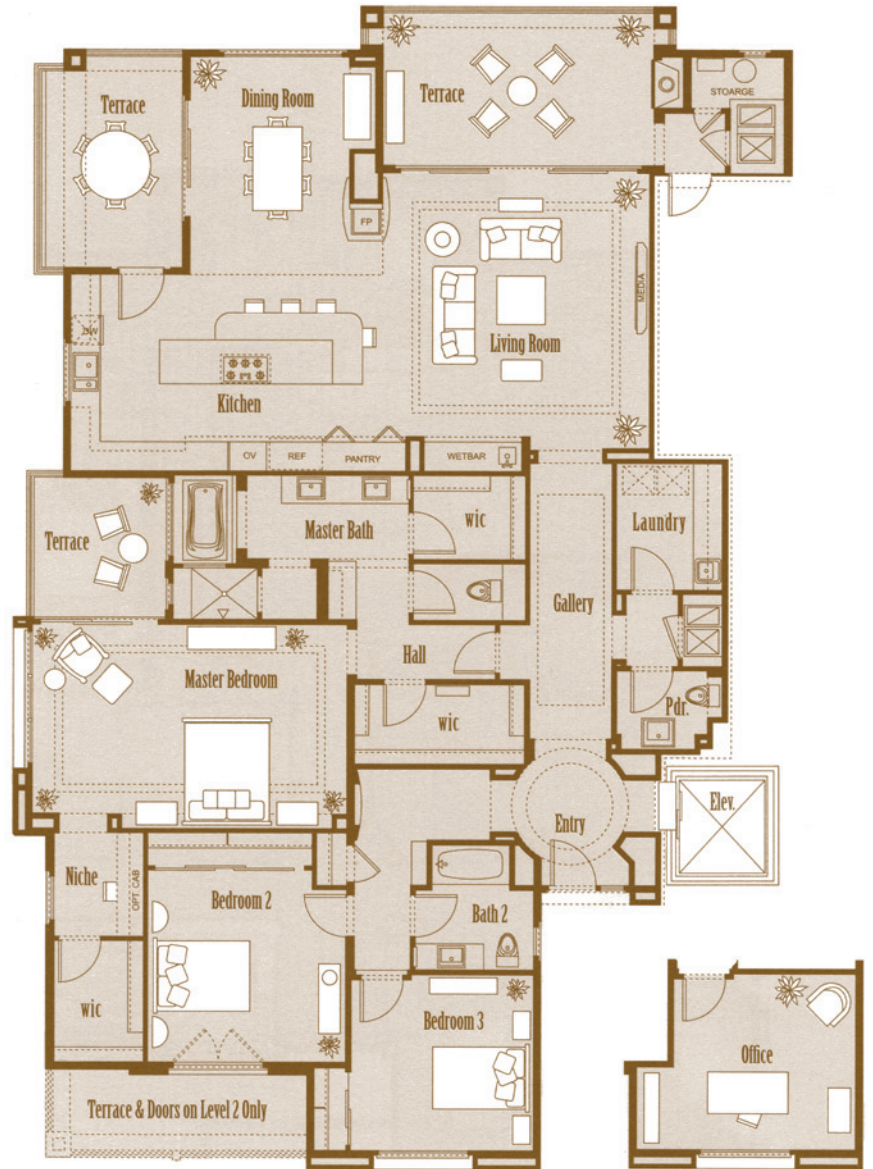

Verdi

3 Bedroom 2.5 Bath • Optional Dual Master Suites
 Interior 2,622 Sq. Ft. • Terrace 525 or 630 Sq. Ft.
 Total Residence 3,147 Sq. Ft. or 3,252 Sq. Ft.

Dual Master Bedroom Option

Office Option

Bedroom 2 Closet Option